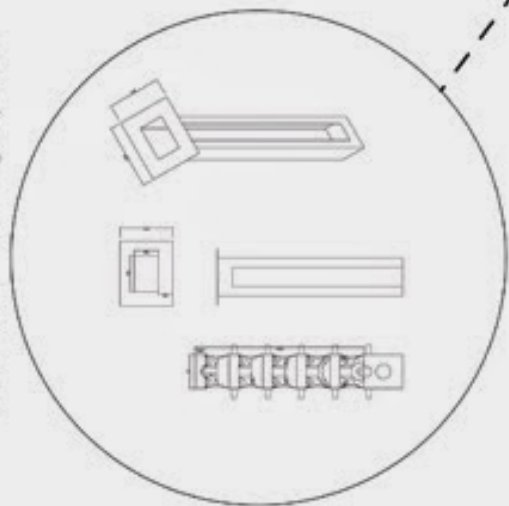

+ 180

+ 120

+ 90

+ 30

Totem pole warning system

Kitchenette

1000

Bunkbed