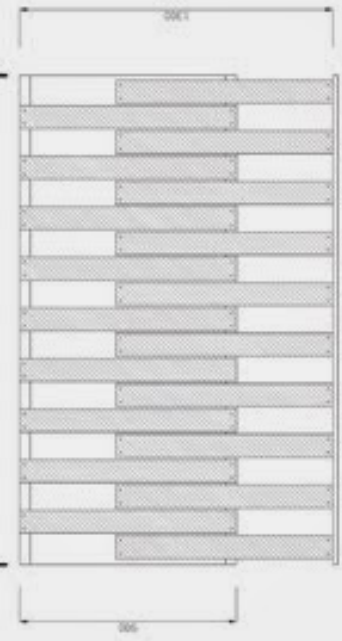

+ 180

+ 120

+ 90

+ 30

Totem pole warning system

Kitchenette

1000

Bunkbed

2000

Storage

500

Wood knobs

Expandable bunkbed